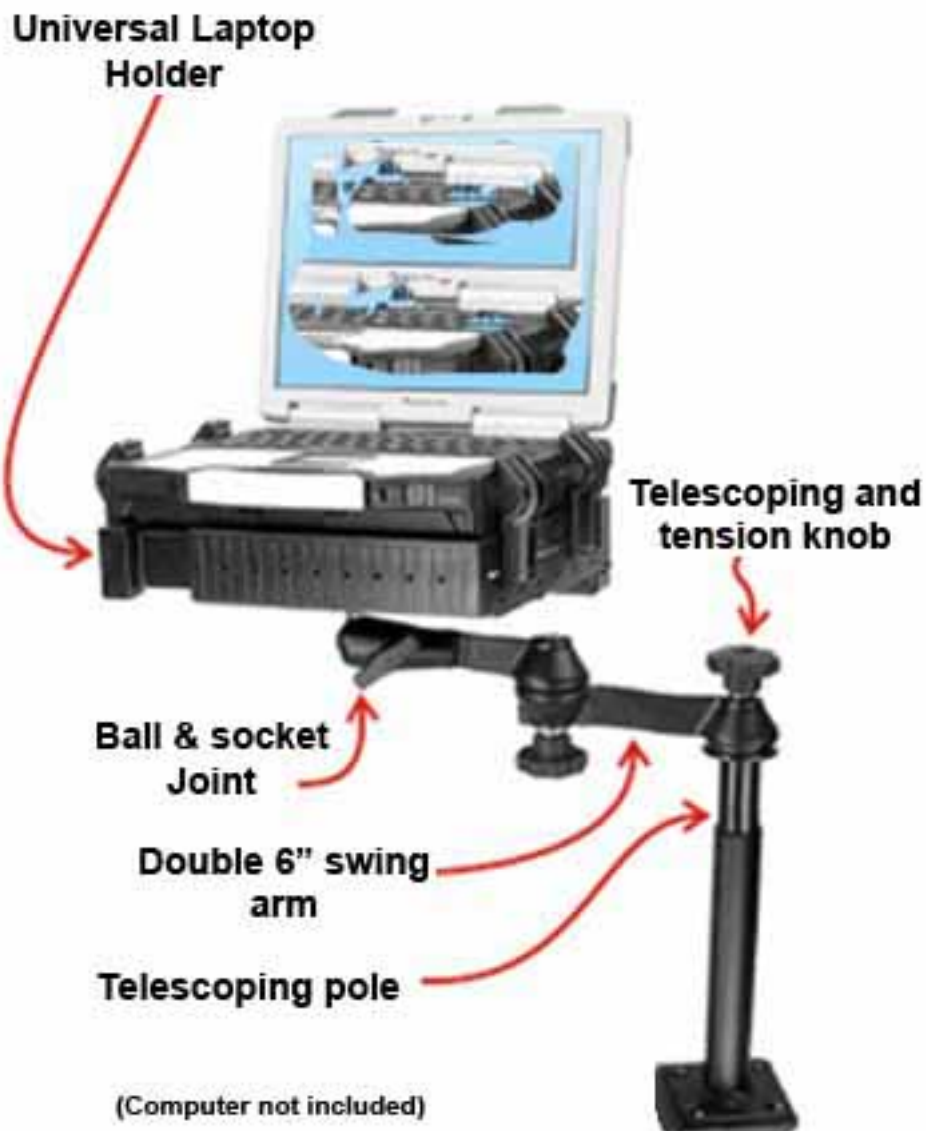

antares

data on the move

SWIVEL PERMANENT MOUNTING SOLUTION

This swivel mount is a convenient permanent vehicle mount solution when the computer needs to be moved out of the way when not in use. The unit revolves around a rubber ball and socket design which incorporates a non-slip feature as well as having shock and vibration dampening qualities. The telescoping pole provides for easy height adjustment by a few turns of the tension knob.