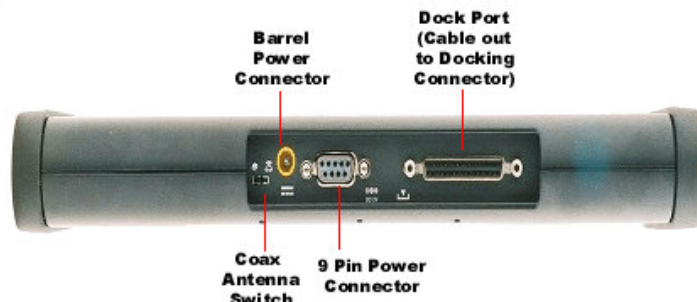

MOUNTING OPTIONS

VEHICLE MOUNTS

Passive X-Dock

- Provides a cradle for the iX tablet when in use in a vehicle, cart or forklift.
- Durable aluminium housing.
- Key lock to secure tablet.

Active X-Dock

- Provides a cradle for the iX tablet when in use in a vehicle, cart or forklift.
- Durable aluminium housing.
- Key lock to secure tablet.
- Umbilical cable for I/O port expansion and coaxial antenna connection.
- Vehicle power cable for hardware installation.
- Port replicator module includes:
 - 2 x USB 2.0 port (1 Hub and 1 powered)
 - 1 x CRT port (DB15)
 - 1 x P1394 port
 - 1 x microphone jack
 - 1 x power jack
 - 1 x DV9 power port
 - 1 x stereo headphone jack
 - 2 x virtual RS-232 port (DB9)
 - 1 x virtual printer port (DB25)

xDIM

- Provides a way to power the tablet and interfacing with external accessories when mounted in a vehicle or fork lift.
- Provides:
 - 2 x USB Type 2.0
 - 1 x audio stereo
 - 1 x microphone connector
 - 1 x vehicle antenna control
- Vehicle or Barrel Power connector.

ACTIVE xDIM

- Utilises the Passive X-Dock and the xDIM and includes the xDIM Cable Management Enclosure

Active Industrial Desk Mount

- Provides a cradle for the iX tablet when in use in a non-office environment.
- Durable metal housing
- Key lock to secure tablet
- Umbilical cable for I/O port expansion and coaxial antenna connection
- Ports included
 - 2 x USB 2.0 port (1 HUB and 1 powered)
 - 1 x CRT port (DB15)
 - 1 x P1394 port
 - 1 x Microphone jack
 - 1 x power jack
 - 1 x stereo headphone jack
 - 2 x virtual RS-232 port (DB9)
 - 1 x DB9 power port
 - 1 x virtual printer port (DB25)