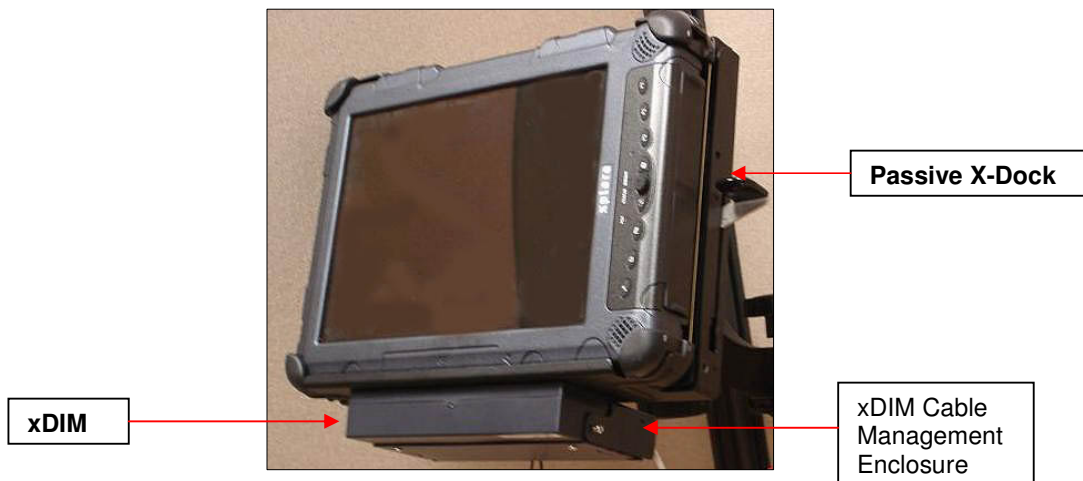

MOUNTING OPTIONS

VEHICLE MOUNTS

Passive X-Dock

- Provides a cradle for the iX tablet when in use in a vehicle, cart or forklift.
- Durable aluminium housing.
- Key lock to secure tablet.

Active X-Dock

- Provides a cradle for the iX tablet when in use in a vehicle, cart or forklift.
- Durable aluminium housing.
- Key lock to secure tablet.
- Umbilical cable for I/O port expansion and coaxial antenna connection.
- Vehicle power cable for hardware installation.
- Port replicator module includes:
 - 2 x USB 2.0 port (1 Hub and 1 powered)
 - 1 x CRT port (DB15)
 - 1 x P1394 port
 - 1 x microphone jack
 - 1 x power jack
 - 1 x DV9 power port
 - 1 x stereo headphone jack
 - 2 x virtual RS-232 port (DB9)
 - 1 x virtual printer port (DB25)

ACTIVE xDIM

- Utilises the Passive X-Dock and the xDIM and includes the xDIM Cable Management Enclosure

Active Industrial Desk Mount

- Provides a cradle for the iX tablet when in use in a non-office environment.
- Durable metal housing
- Key lock to secure tablet
- Umbilical cable for I/O port expansion and coaxial antenna connection
- Ports included
 - 2 x USB 2.0 port (1 HUB and 1 powered)
 - 1 x CRT port (DB15)
 - 1 x P1394 port
 - 1 x Microphone jack
 - 1 x power jack
 - 1 x stereo headphone jack
 - 2 x virtual RS-232 port (DB9)
 - 1 x DB9 power port
 - 1 x virtual printer port (DB25)

OFFICE DOCKING

Active X-Stand with Integrated CD-ROM

- Articulating arm to adjust the tablet orientation
- Single battery rapid charger compartment. Charges battery in 2-3 hours
- Ports included
 - - 2 x USB 2.0 port (1 HUB and 1 powered)
 - - 1 x CRT port (DB15)
 - 1 x P1394 port
 - 1 x RJ-45 LAN port
 - 1 x Microphone jack
 - 1 x power jack
 - 1 x stereo headphone jack
 - 1 x virtual RS-232 port (DB9)
 - 1 x virtual printer port (DB25)
- 24 x CD-ROM (recognises 12 CD formats)
- Power supply to power ports