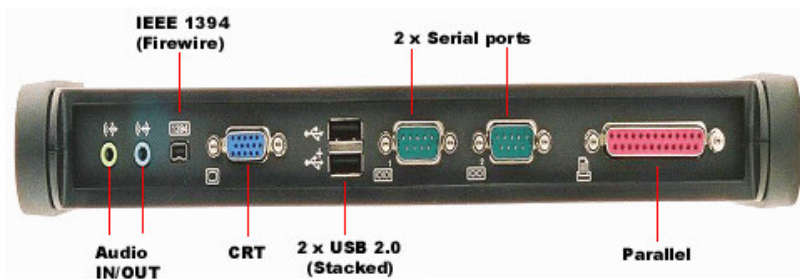

MOUNTING OPTIONS

VEHICLE MOUNTS

Passive X-Dock

- Provides a cradle for the iX tablet when in use in a vehicle, cart or forklift.
- Durable aluminium housing.
- Key lock to secure tablet.

Active X-Dock

- Provides a cradle for the iX tablet when in use in a vehicle, cart or forklift.
- Durable aluminium housing.
- Key lock to secure tablet.
- Umbilical cable for I/O port expansion and coaxial antenna connection.
- Vehicle power cable for hardware installation.
- Port replicator module includes:
 - 2 x USB 2.0 port (1 Hub and 1 powered)
 - 1 x CRT port (DB15)
 - 1 x P1394 port
 - 1 x microphone jack
 - 1 x power jack
 - 1 x DV9 power port
 - 1 x stereo headphone jack
 - 2 x virtual RS-232 port (DB9)
 - 1 x virtual printer port (DB25)

xDIM

- Provides a way to power the tablet and interfacing with external accessories when mounted in a vehicle or fork lift.
- Provides:
 - 2 x USB Type 2.0
 - 1 x audio stereo
 - 1 x microphone connector
 - 1 x vehicle antenna control
- Vehicle or Barrel Power connector.

ACTIVE xDIM

- Utilises the Passive X-Dock and the xDIM and includes the xDIM Cable Management Enclosure

Active Industrial Desk Mount

- Provides a cradle for the iX tablet when in use in a non-office environment.
- Durable metal housing
- Key lock to secure tablet
- Umbilical cable for I/O port expansion and coaxial antenna connection
- Ports included
 - 2 x USB 2.0 port (1 HUB and 1 powered)
 - 1 x CRT port (DB15)
 - 1 x P1394 port
 - 1 x Microphone jack
 - 1 x power jack
 - 1 x stereo headphone jack
 - 2 x virtual RS-232 port (DB9)
 - 1 x DB9 power port
 - 1 x virtual printer port (DB25)