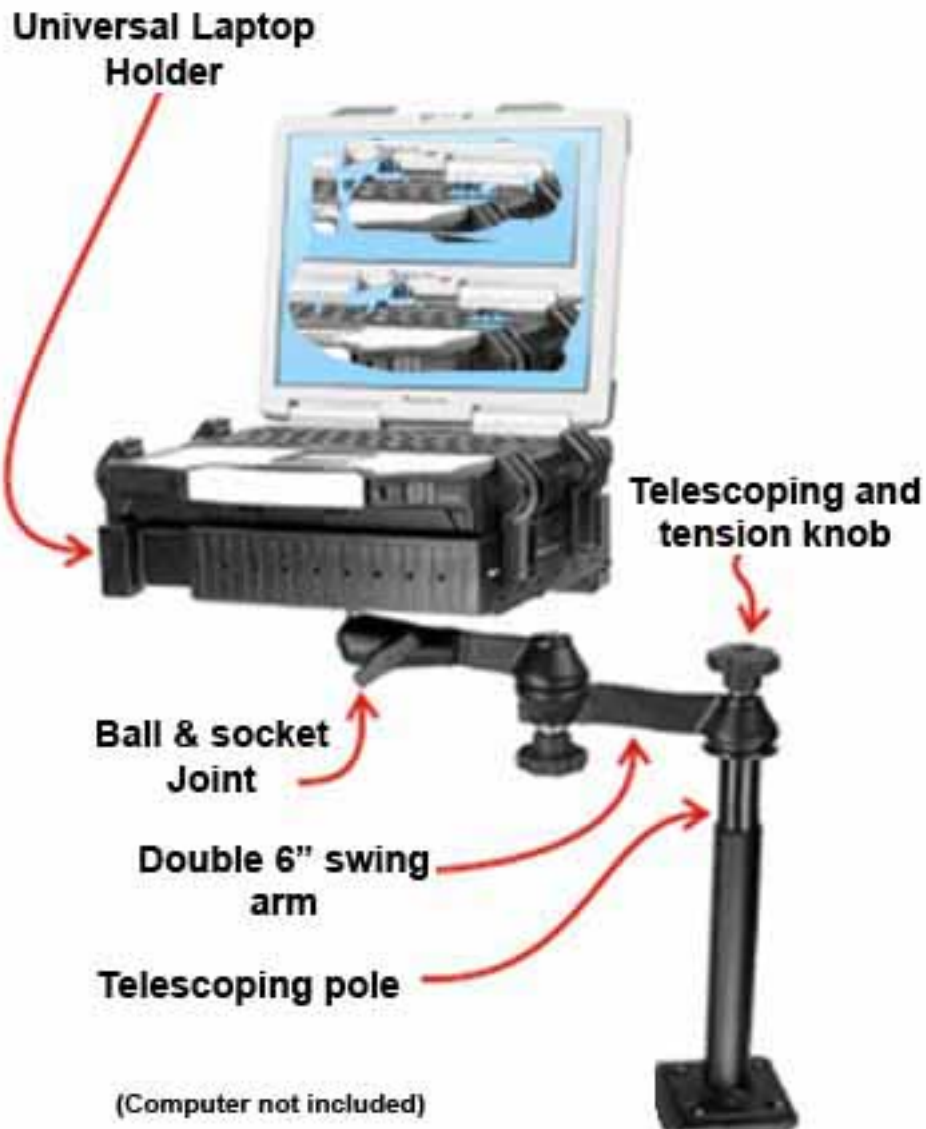

antares

data on the move

SWIVEL PERMANENT MOUNTING SOLUTION

This swivel mount is a convenient permanent vehicle mount solution when the computer needs to be moved out of the way when not in use. The unit revolves around a rubber ball and socket design which incorporates a non-slip feature as well as having shock and vibration dampening qualities. The telescoping pole provides for easy height adjustment by a few turns of the tension knob.